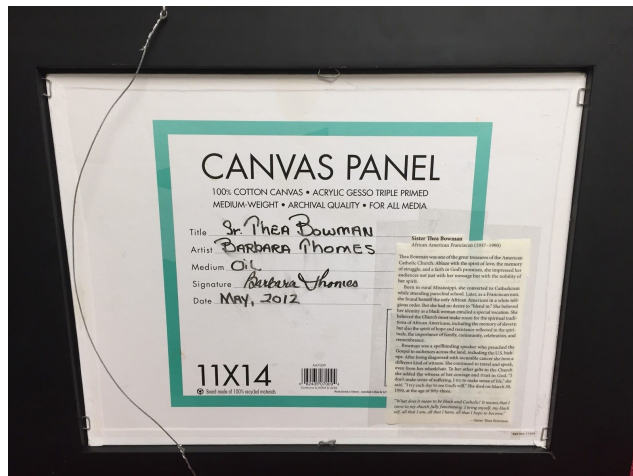

Blessings,
Sister Charlene Smith
June 28, 2019